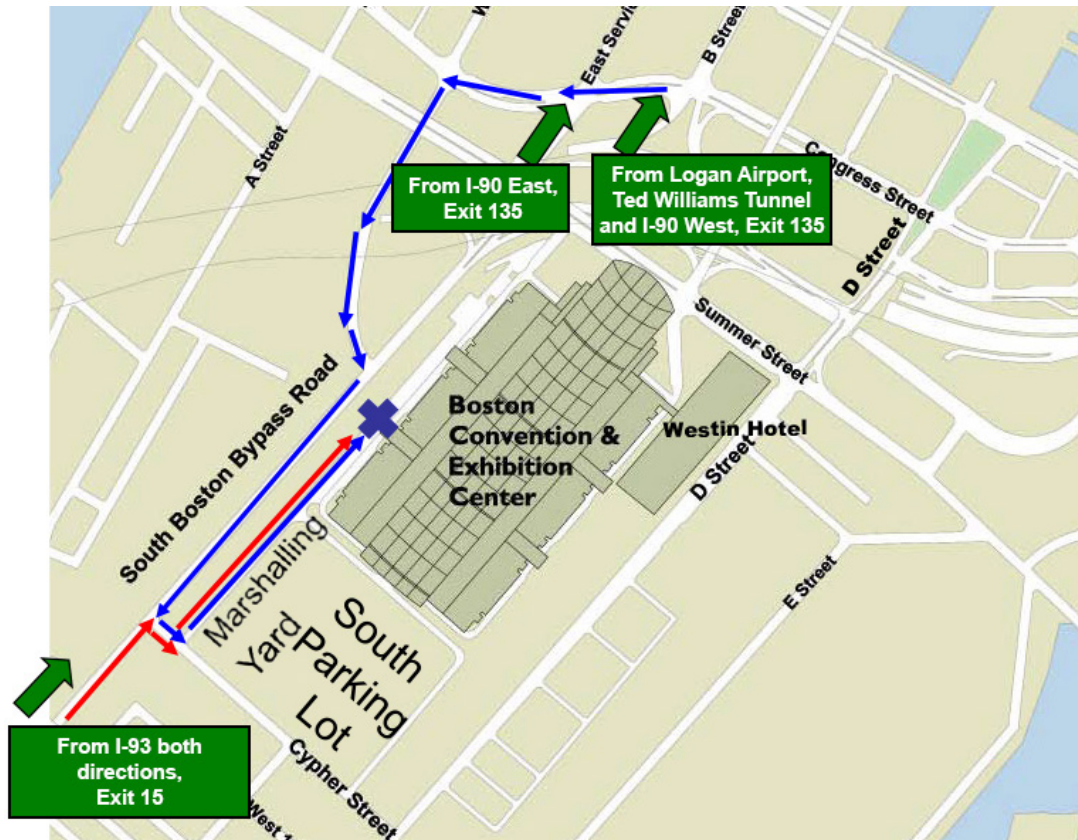

### ***From Logan International Airport and Route 1A South:***

- Take I-90 West/Ted Williams Tunnel to Exit 135 “South Boston”
- At the top of the ramp, turn right onto Congress Street
- Turn right onto D Street
- After the highway ramp, turn right onto Summer Street
- Go one intersection, turn left onto East Side Drive

### ***From Western Massachusetts:***

- Take I-90 Eastbound to Exit 135 “South Boston”
- At the top of the ramp, turn right onto Congress Street
- Turn right onto D Street
- After the highway ramp, turn right onto Summer Street
- Go one intersection, turn left onto East Side Drive

### ***From points North via I-93:***

- Take I-93 Southbound to Exit 16B “Purchase Street”
- Continue straight onto Purchase Street
- Turn left onto Seaport Blvd.
- Continue on Seaport Blvd., turn right onto D Street
- After the highway ramp, turn right onto Summer Street
- Go one intersection, turn left onto East Side Drive

### ***From points South via I-93:***

- Take I-93 North to Exit 16A “South Boston”
- Follow the signs to “I-90 East”
- Take the first tunnel exit to “South Boston”
- At the first set of lights, take a right onto Congress Street
- Turn right onto D Street
- After the highway ramp, turn right onto Summer Street
- Go one intersection, turn left onto East Side Drive